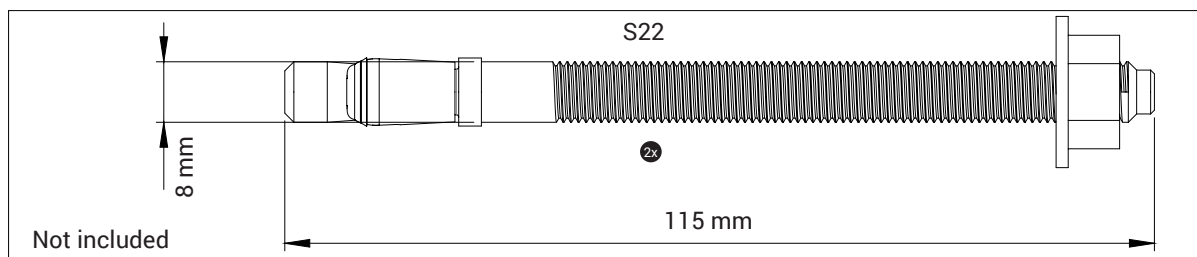

Not included

S22

2x

115 mm