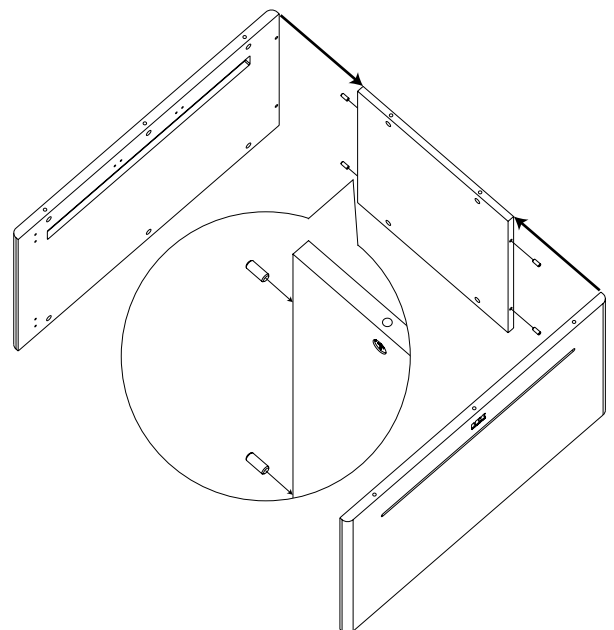

S22

2x

115 mm

We recommend placing the 32 inch touchtable on top of a power outlet. This way no power cables are exposed.

MC

S27

HNG

S28