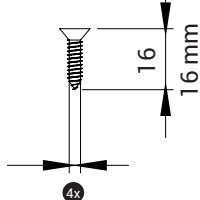

4x

S27

4x

S28

16x

S32

4x

Not included

S22

2x

115 mm

We recommend placing the 32 inch touchtable on top of a power outlet. This way no power cables are exposed.

MC

S27

HNG

S28