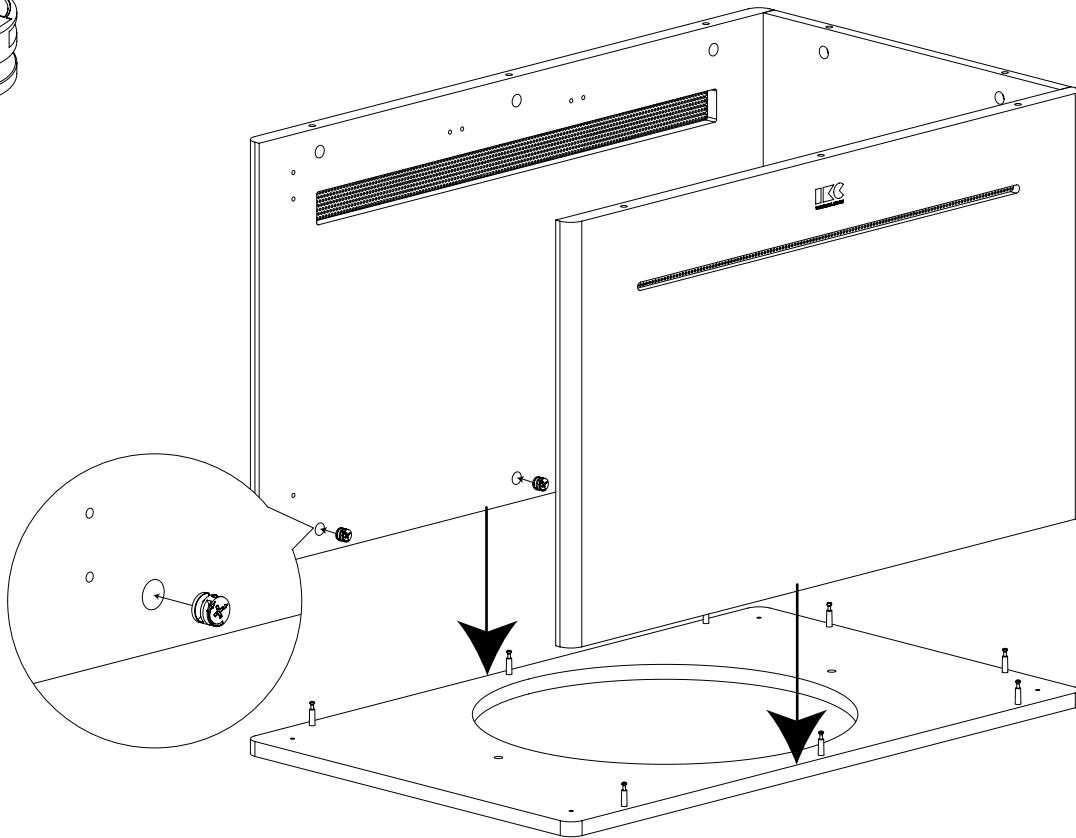

S22

2x

115 mm

We recommend placing the 32 inch touchtable on top of a power outlet. This way no power cables are exposed.

MC

S27

HNG

S28