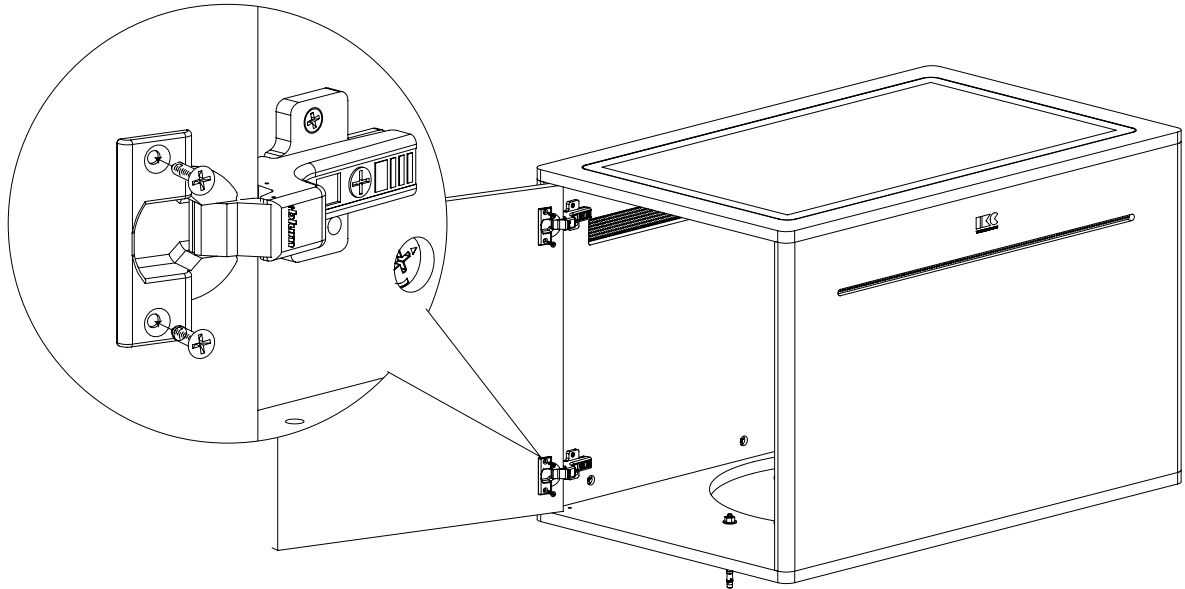

S32

DOR

1x

S22

2x

To ensure the product does not move, bolt it to the ground.