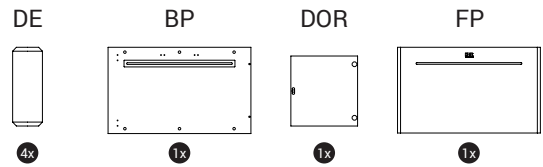

4x

S27

4x

S28

16x

S32

4x

Not included

S22

2x

115 mm

We recommend placing the 32 inch touchtable on top of a power outlet. This way no power cables are exposed.

MC

S27

HNG

S28