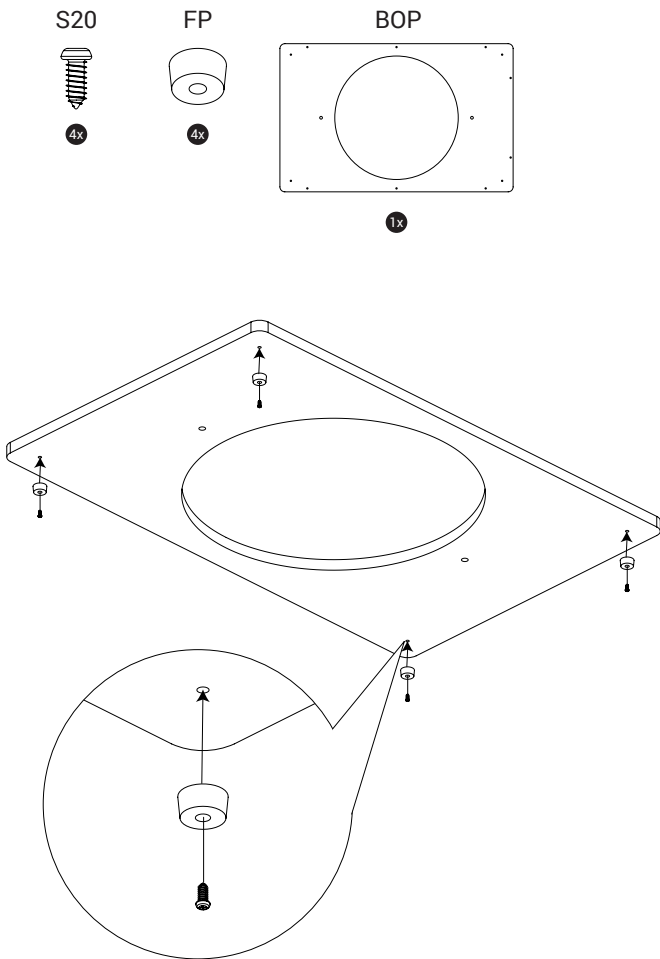

4x

S27

4x

S28

16x

S32

4x

Not included

S22

2x

115 mm

We recommend placing the 32 inch touchtable on top of a power outlet. This way no power cables are exposed.

MC

S27

HNG

S28