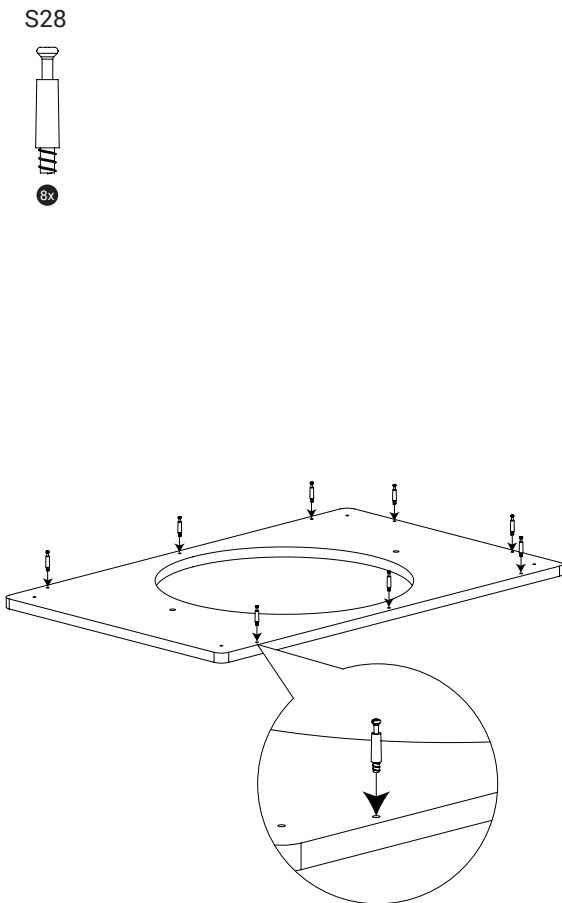

4x

S27

4x

S28

16x

S32

4x

Not included

S22

2x

115 mm

We recommend placing the 32 inch touchtable on top of a power outlet. This way no power cables are exposed.

MC

S27

HNG

S28