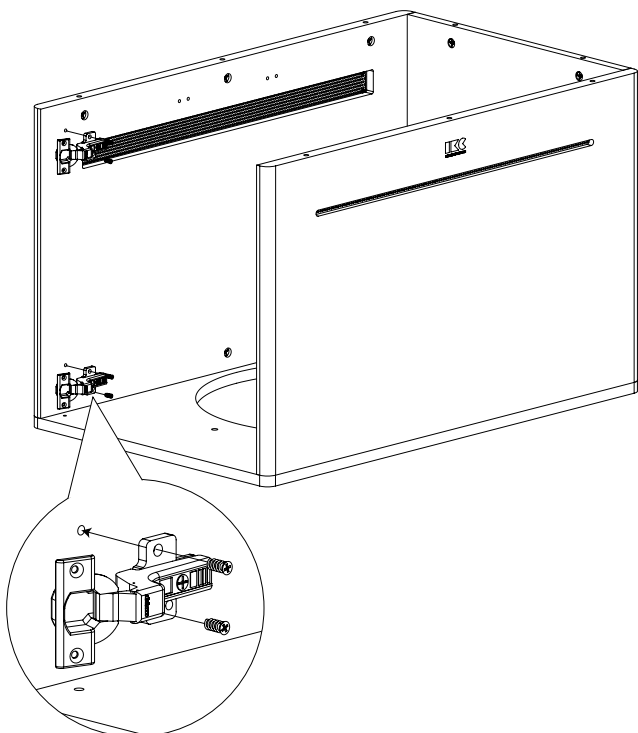

S22

2x

115 mm

We recommend placing the 32 inch touchtable on top of a power outlet. This way no power cables are exposed.

MC

S27

HNG

S28