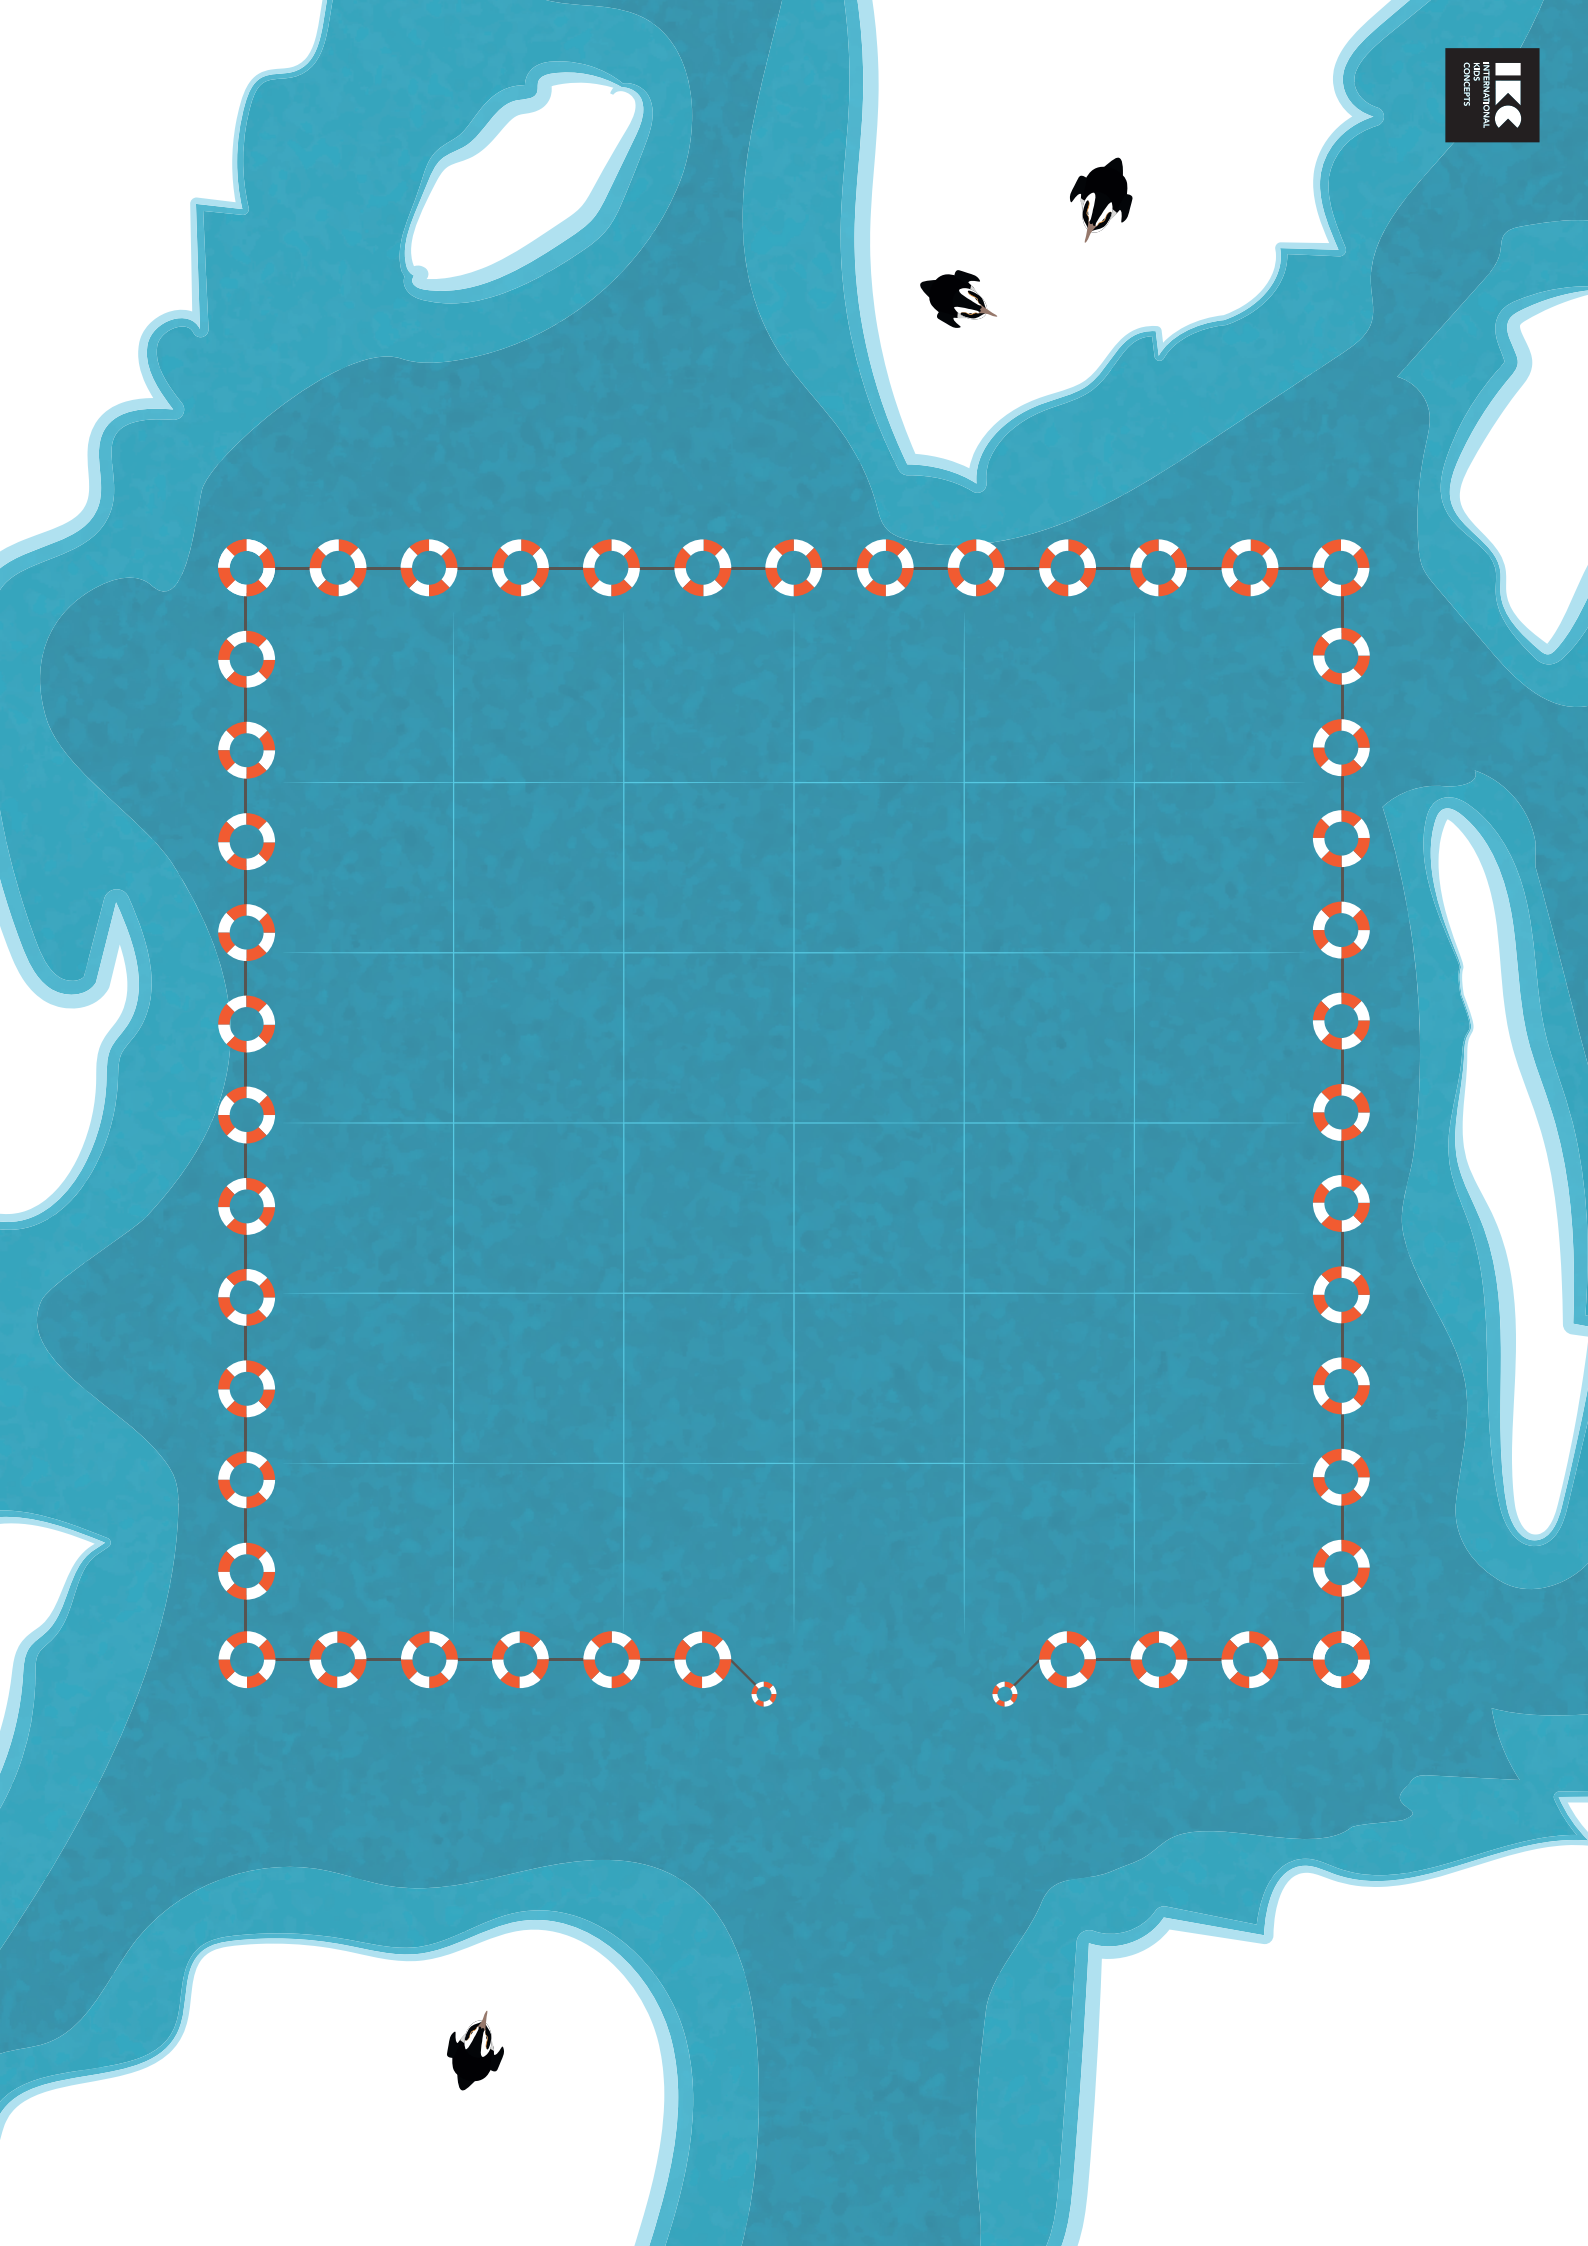

UNBLOCK

IKC ARCTIC COLLECTION

SET-UP

Print out these pages

Cut out the elements from the cut-outs sheet

Choose your starting position

Play!

THE GAME

2 PLAYERS

If you want to play Unblock with two players, you can alternate turns in which you slide the ice floes.

For more games you can download them from the [app store](#) or [google play store](#)

International Kids Concepts