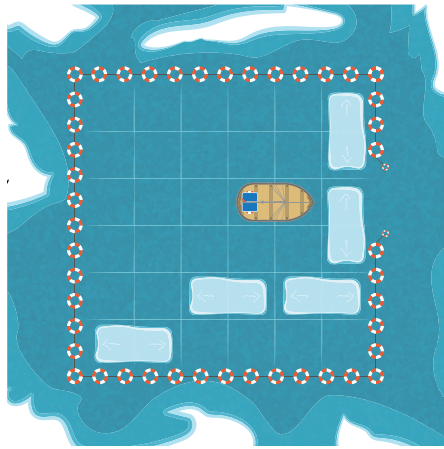

UNBLOCK

IKC ARCTIC COLLECTION

SET-UP

Print out these pages

Cut out the elements from the cut-outs sheet

Choose your starting position

Play!

THE GAME

2 PLAYERS

If you want to play Unblock with two players, you can alternate turns in which you slide the ice floes.

For more games you can download them from the [app store](#) or [google play store](#)

International Kids Concepts