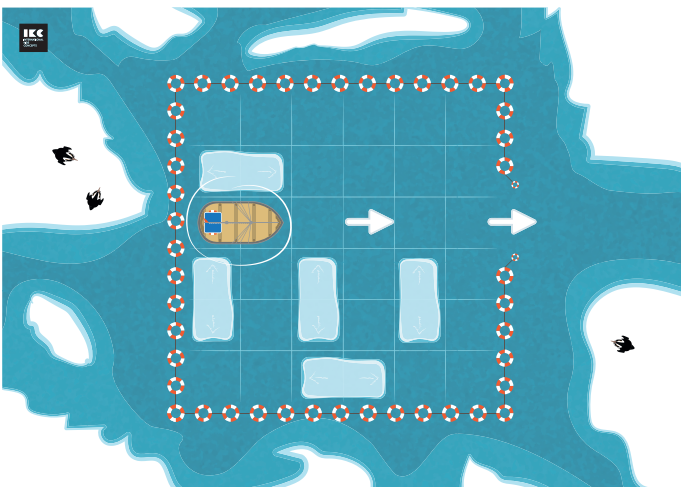

UNBLOCK

IKC ARCTIC COLLECTION

SET-UP

Print out these pages

Cut out the elements from the cut-outs sheet

Choose your starting position

Play!

THE GAME

2 PLAYERS

If you want to play Unblock with two players, you can alternate turns in which you slide the ice floes.

For more games you can download them from the [app store](#) or [google play store](#)

International Kids Concepts