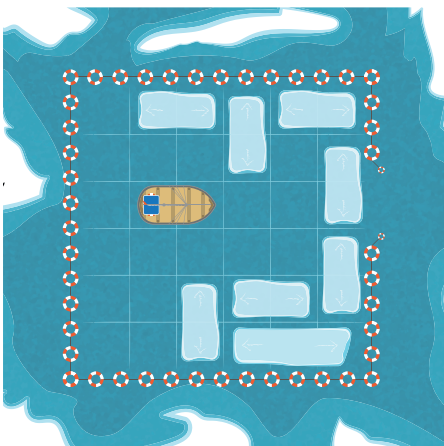

UNBLOCK

IKC ARCTIC COLLECTION

SET-UP

Print out these pages

Cut out the elements from the cut-outs sheet

Choose your starting position

Play!

THE GAME

2 PLAYERS

If you want to play Unblock with two players, you can alternate turns in which you slide the ice floes.

For more games you can download them from the [app store](#) or [google play store](#)

International Kids Concepts