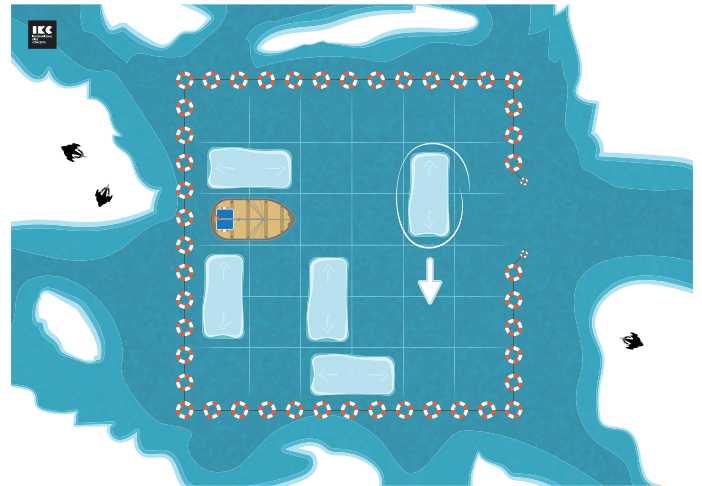

UNBLOCK

IKC ARCTIC COLLECTION

SET-UP

Print out these pages

Cut out the elements from the cut-outs sheet

Choose your starting position

Play!

THE GAME

2 PLAYERS

If you want to play Unblock with two players, you can alternate turns in which you slide the ice floes.

For more games you can download them from the [app store](#) or [google play store](#)

International Kids Concepts