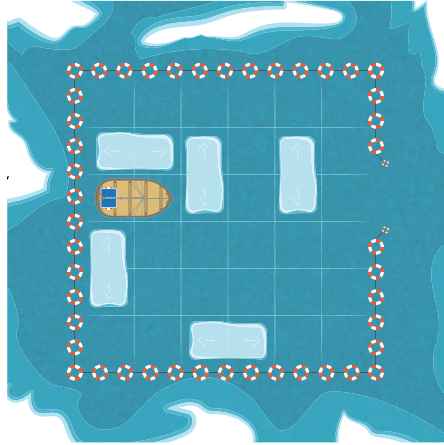

UNBLOCK

IKC ARCTIC COLLECTION

SET-UP

Print out these pages

Cut out the elements from the cut-outs sheet

Choose your starting position

Play!

THE GAME

2 PLAYERS

If you want to play Unblock with two players, you can alternate turns in which you slide the ice floes.

For more games you can download them from the [app store](#) or [google play store](#)

International Kids Concepts