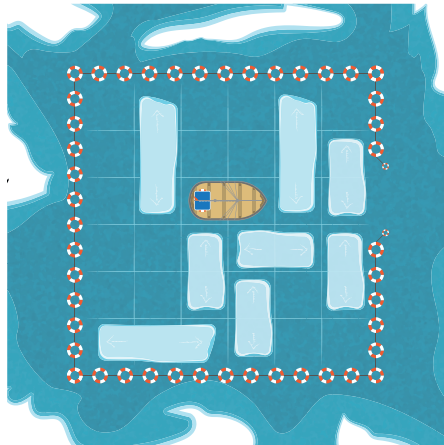

UNBLOCK

IKC ARCTIC COLLECTION

SET-UP

Print out these pages

Cut out the elements from the cut-outs sheet

Choose your starting position

Play!

THE GAME

2 PLAYERS

If you want to play Unblock with two players, you can alternate turns in which you slide the ice floes.

For more games you can download them from the [app store](#) or [google play store](#)

International Kids Concepts