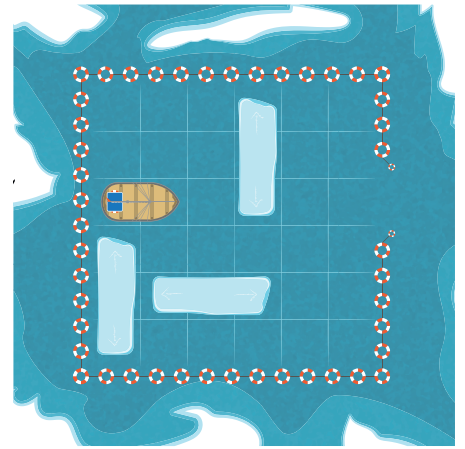

UNBLOCK

IKC ARCTIC COLLECTION

SET-UP

Print out these pages

Cut out the elements from the cut-outs sheet

Choose your starting position

Play!

THE GAME

2 PLAYERS

If you want to play Unblock with two players, you can alternate turns in which you slide the ice floes.

For more games you can download them from the [app store](#) or [google play store](#)

International Kids Concepts